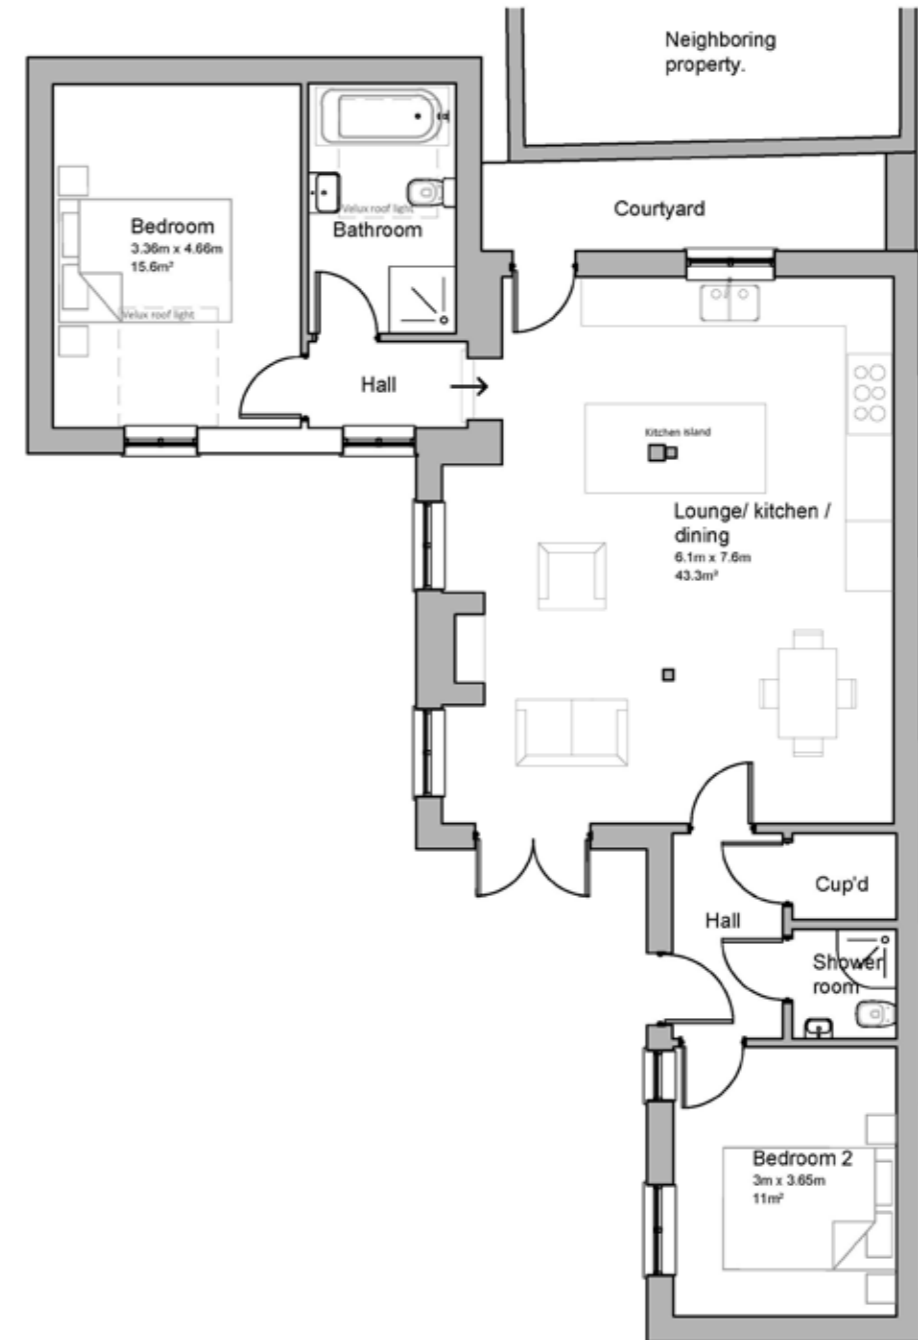

## The Gatehouse

Link Detached House  
Reception / dining room / kitchen,  
2 bedrooms, bathroom

1130 sq ft (105 sq m)

These details are given as an indication of the specification of the development . The developer reserves the right to alter the specification at any time, and any choices are detailed at the developer's discretion. Sizes are indicative but are not intended to be construed as part of any legal contract.