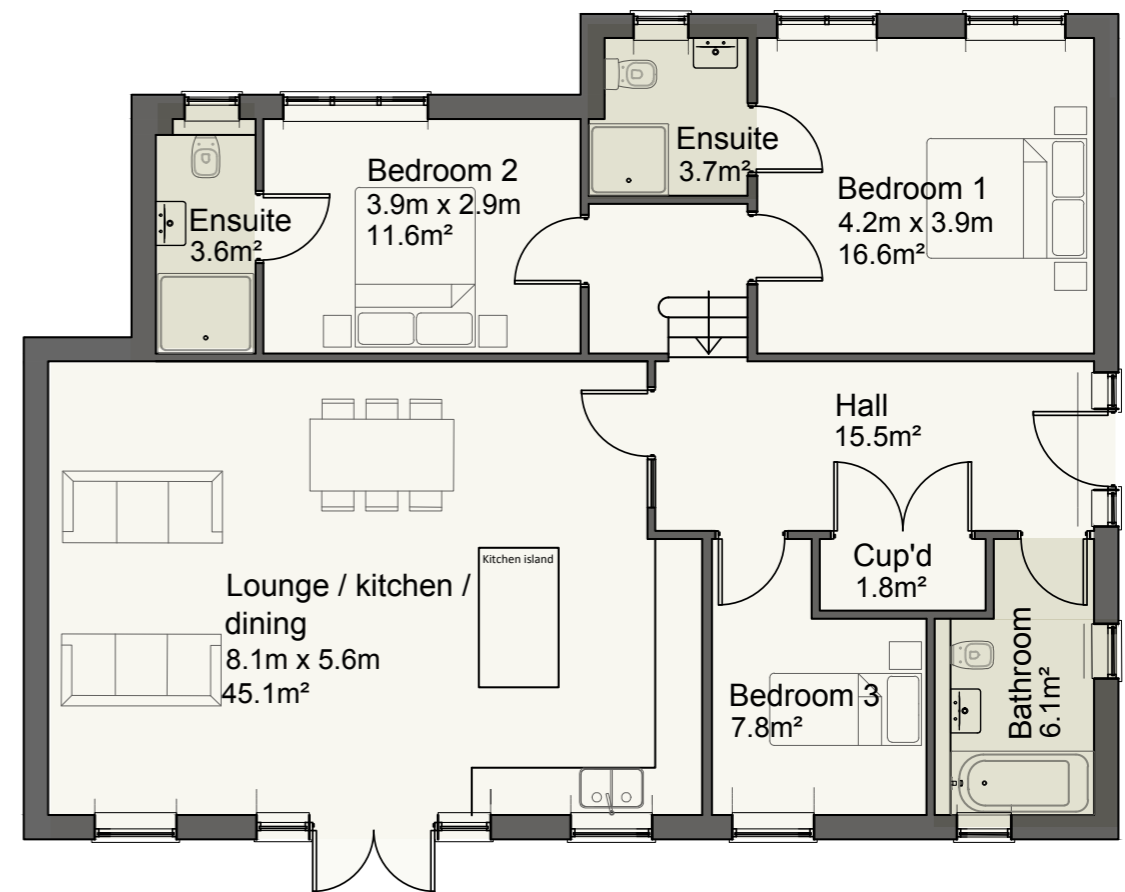

The Dairy

Detached Old Dairy
Reception / kitchen / dining room
3 bedrooms, 2 en suites, family bathroom. 0.21 acres

1249 sq ft (116 sq m)

These details are given as an indication of the specification of the development . The developer reserves the right to alter the specification at any time, and any choices are detailed at the developer's discretion. Sizes are indicative but are not intended to be construed as part of any legal contract.