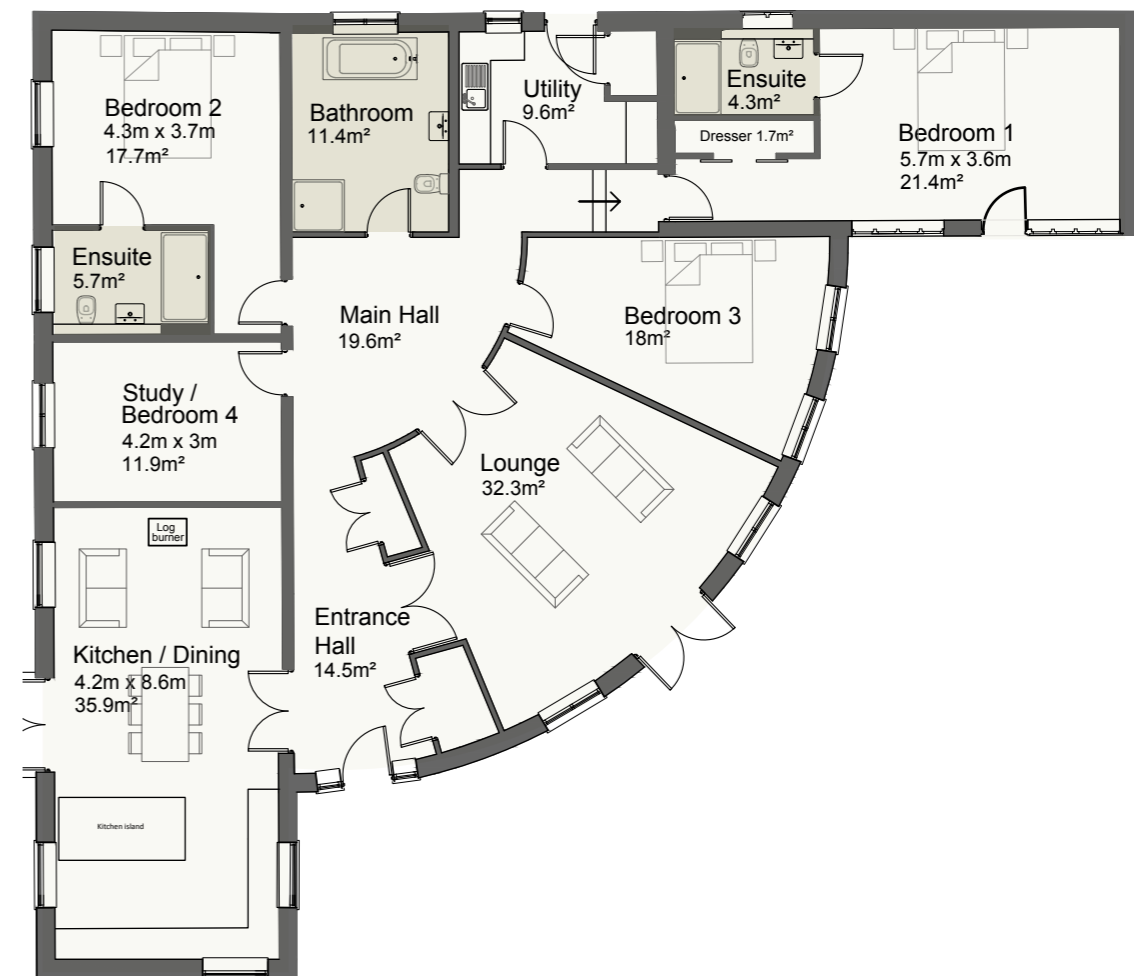

## Crofters

Detached Old Cow Shed  
Reception / kitchen / dining room  
4 bedrooms, 2 en suites, family bathroom. 0.3 acres

2379 sq ft (221 sq m)

These details are given as an indication of the specification of the development. The developer reserves the right to alter the specification at any time, and any choices are detailed at the developer's discretion. Sizes are indicative but are not intended to be construed as part of any legal contract.